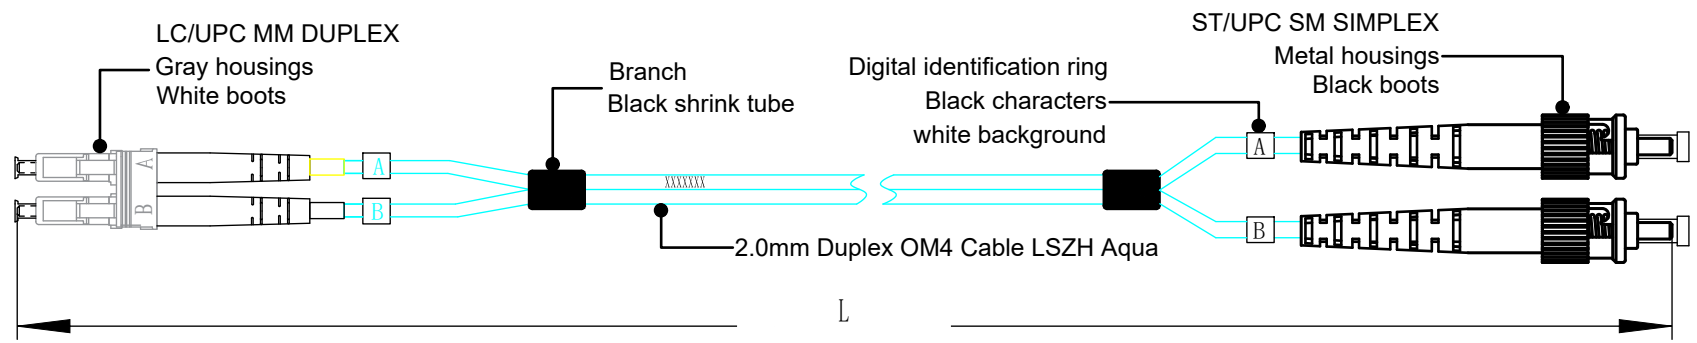

# LC/UPC -ST/UPC Patch Cord MM OM4 Duplex 2.0mm LSZH Aqua

**Cable Structure**

PART NO.	CABLE LENGTH
FL-LCST-OM4-01M	1 Meter
FL-LCST-OM4-02M	2 Meter
FL-LCST-OM4-03M	3 Meter
FL-LCST-OM4-04M	4 Meter
FL-LCST-OM4-05M	5 Meter
FL-LCST-OM4-06M	6 Meter
FL-LCST-OM4-07M	7 Meter
FL-LCST-OM4-08M	8 Meter
FL-LCST-OM4-09M	9 Meter
FL-LCST-OM4-10M	10 Meter
FL-LCST-OM4-15M	15 Meter
FL-LCST-OM4-20M	20 Meter
FL-LCST-OM4-25M	25 Meter
FL-LCST-OM4-30M	30 Meter

Fiber Type		MM OM4		Type	LC	ST	Optical Fiber Type		MM OM4	
Attenuation Coefficient		850nm≤3.0dB/km		Specification	UPC	UPC	Optical Fiber Specification		50/125um	
		1300nm≤1.0dB/km		Performance	IL	≤0.30dB	≤0.30dB	Operating temperature(°C)		-25~+70
Length Error		L≤10m, ΔL(length error):0≤ΔL≤10cm			RL	≥25dB	≥25dB	Storage temperature(°C)		-25~+70
L>10m, ΔL(length error):0≤ΔL≤1%*L				Material	LSZH		Wavelength(nm)		850/1300	
				Colour	Aqua		Diameter of cable(mm)		2.0*4.0	
				Unit	mm	Ver.	D1			
				Unit	1:1	Date				
				Page	1/1	Drawing by				
				Material:	Drawing by					
					Drawing by					